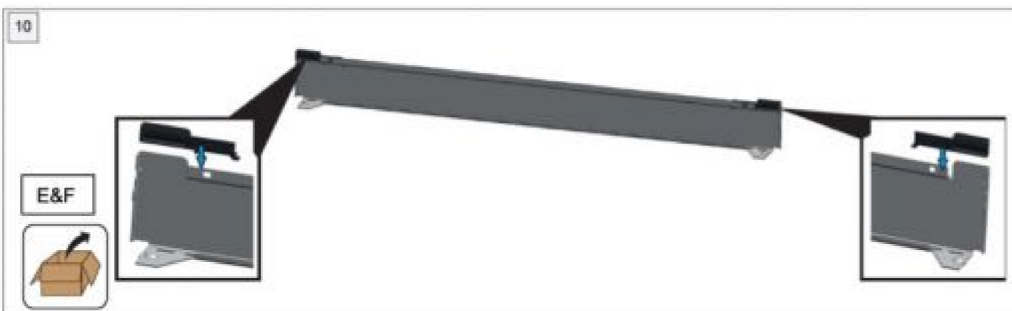

ABZ
Spare Part Information

Number: 58300000232140
Part: INT
Version: A
Date: 17.05.2022
Page: 4/6