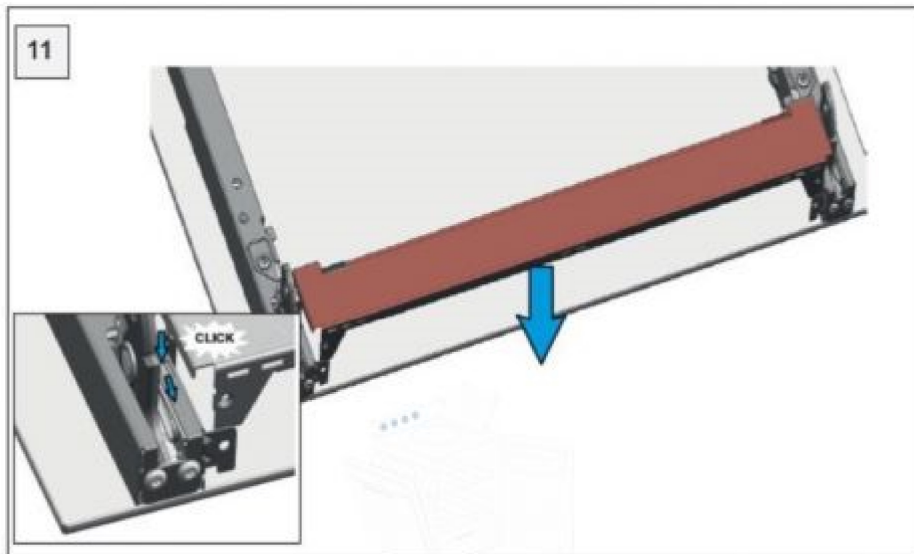

ABZ
Spare Part Information

Number: 58300000232140
Part: INT
Version: A
Date: 17.05.2022
Page: 5/6