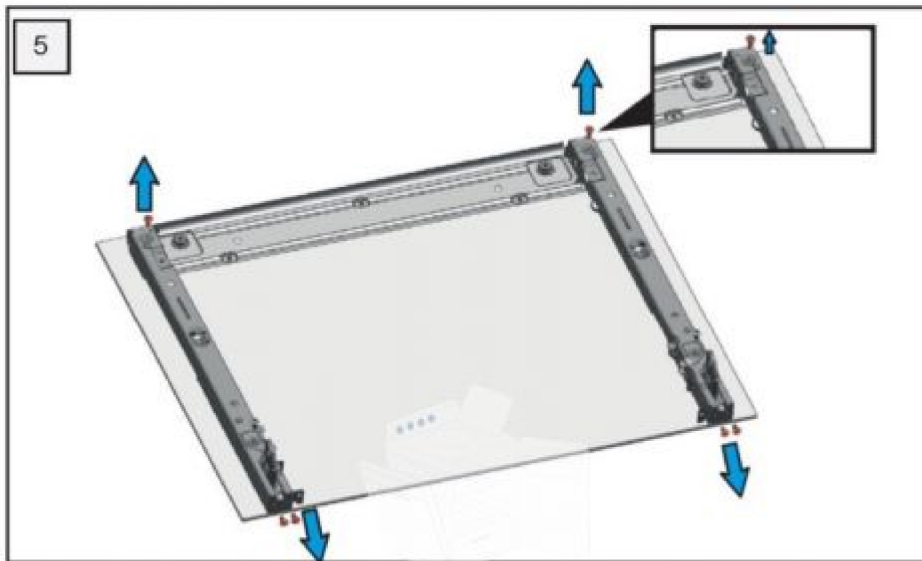

ABZ
Spare Part Information

Number: 58300000232140
Part: INT
Version: A
Date: 17.05.2022
Page: 2/6

ABZ
Spare Part Information

Number: 58300000232140
Part: INT
Version: A
Date: 17.05.2022
Page: 3/6

ABZ
Spare Part Information