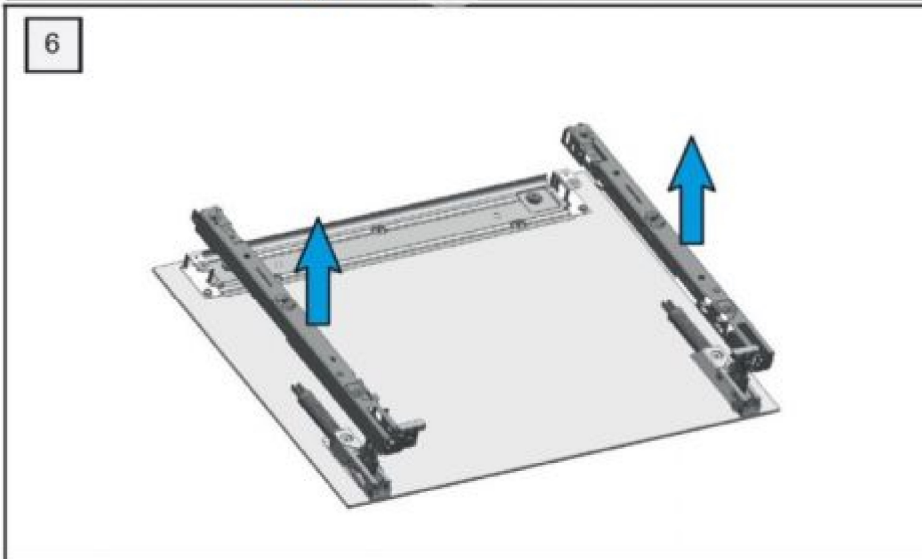

ABZ
Spare Part Information

Number: 58300000232140
Part: INT
Version: A
Date: 17.05.2022
Page: 2/6

ABZ
Spare Part Information

Number: 58300000232140
Part: INT
Version: A
Date: 17.05.2022
Page: 3/6

ABZ
Spare Part Information