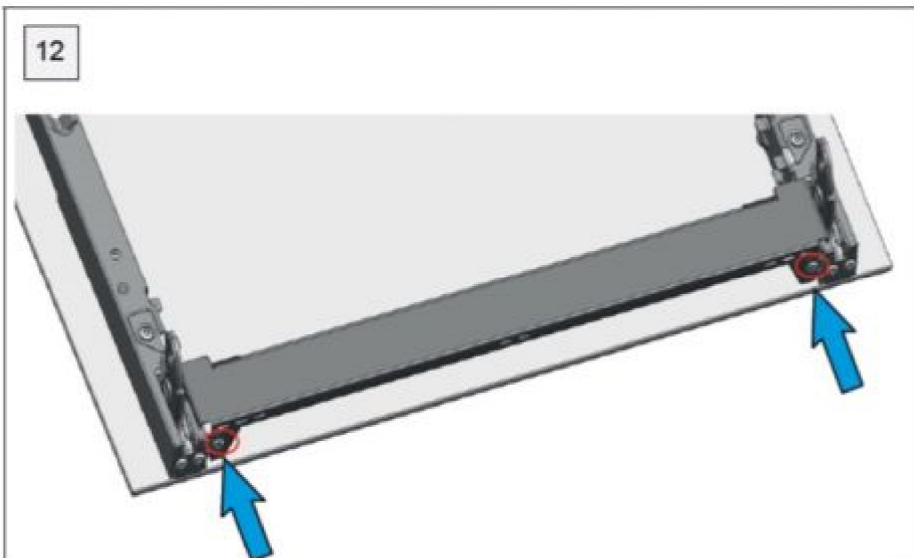

ABZ
Spare Part Information

Number: 58300000232140
Part: INT
Version: A
Date: 17.05.2022
Page: 5/6