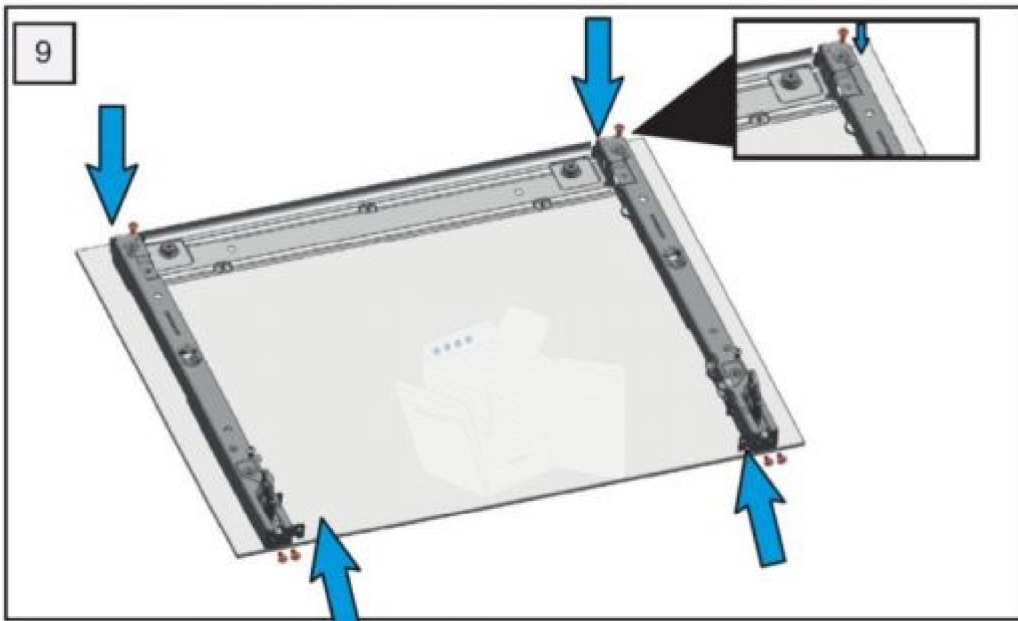

ABZ
Spare Part Information

Number: 58300000232140
Part: INT
Version: A
Date: 17.05.2022
Page: 4/6